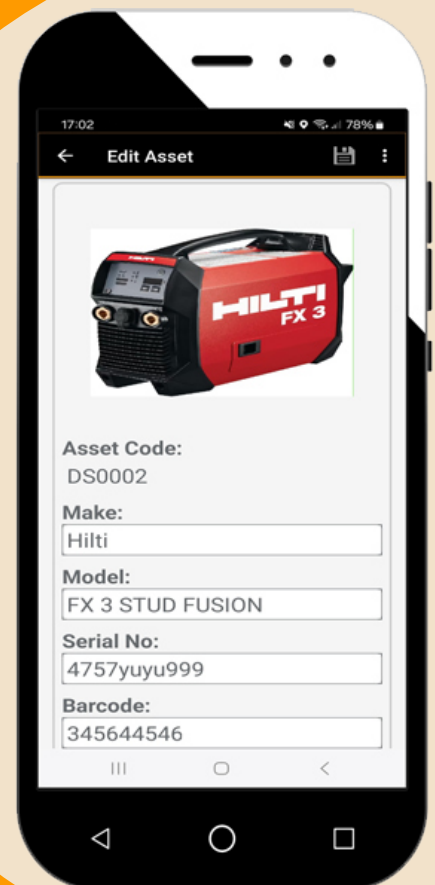

Asset management

Health & Safety

Job Management

Workflow automations

0330 1242 160

support@pro-forms.co.uk

What does the Plan include?

- ✓ Powerful asset management & tracking
- ✓ Unlimited assets & web users
- ✓ Option to add mobile user Licenses
- ✓ Unlimited Online & Mobile forms
- ✓ Self service Customer portal
- ✓ Integration & connectors with 3rd party solutions
- ✓ Set-up, configuration & training