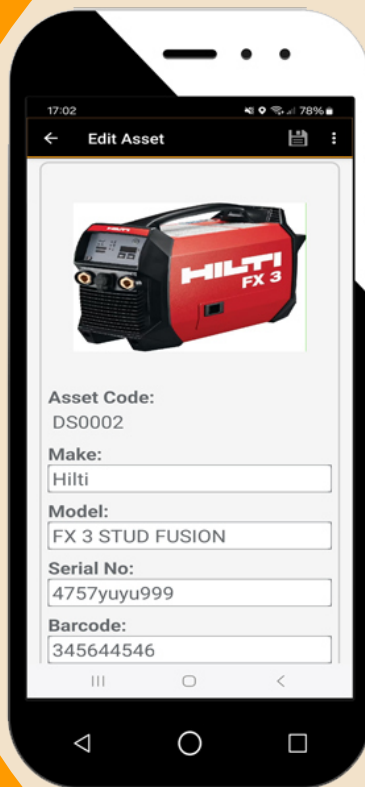

ENTERPRISE ASSET MANAGER

PRICING

£500.00

Annual fee

+ £15

OPTIONAL Mobile user
Licenses/ month

- ✓ GDPR Compliant
- ✓ Unlimited assets and web users
- ✓ No lock-in period
- ✓ UK hosted & supported
- ✓ FREE 21-day Trial