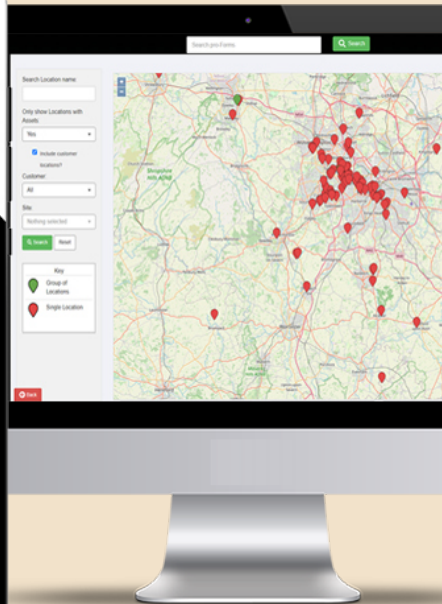

ENTERPRISE ASSET MANAGER

PRICING

£500.00

Annual fee

+ £15

OPTIONAL Mobile user
Licenses/ month

- ✓ GDPR Compliant
- ✓ Unlimited assets and web users
- ✓ No lock-in period
- ✓ UK hosted & supported
- ✓ FREE 21-day Trial

ENTERPRISE ASSET MANAGEMENT

The ideal solution for OEMs, asset owners and building occupiers and is designed for users that want to keep track of the status, location and health of all different types of assets.

Utilising the latest in AI, NFC and QR code technologies the system makes routine and ad-hoc asset checks, tests and regulatory compliance a breeze. Cloud-based with optional mobile app, the solution is powerful, flexible and completely scalable for businesses of all sizes and industries.

Asset management

Health & Safety

Job Management

Workflow automations

0330 1242 160

support@pro-forms.co.uk